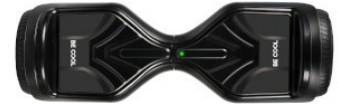

Scope of delivery

- Hoverboard (Balance Board)
- Charger
- Instruction manual

Warranty period

- 2 years, excluding wear parts
- Battery: 6 months

Oblique view #1

Oblique view #2

Top view

Subpage view

Side view #1

Side view #2

Specifications:

- 6.5 inch solid rubber tyres
- Self-calibrating
- Motor power 300 Watt (2 x 150 Watt)
- Battery type: 2.0 Ah / 24 V
- Maximum speed: 12 km/h*
- Maximum range: 8 km*
- Maximum load: 70 kg
- Charging time: 5 hours
- Charger: Input AC 100-240V / Output DC 42.0V 0.4A
- LED light on the side of the tyres
- Colour: Black

Dimensions:

- Product (WxDxH): 600x180x180 mm
- Packaging (WxDxH): 625x220x195 mm
- Net/gross weight: 5.7 kg / 7.2 kg

* Actual range depends on various factors such as load, temperature, wind speed, road conditions and driving style.

Technical changes, errors and colour variations excepted.

9005151001938

SCHUSS
HOME ELECTRONIC

Schuss Home Electronic GmbH,
Scheringgasse 3, 1140 Wien,
+43 (1) 970 21 - 0