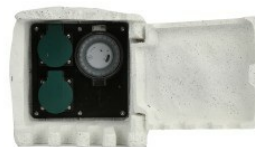

Highlights

- Robust design in white natural stone look
- Weatherproof
- Protection class IP44
- Splash-proof, even during use
- Integrated timer
- Magnetic closure

Double garden socket outlet with timer

Discover the new stone-look garden socket outlet from BE COOL!

With a max. rated voltage of 230V~ 50Hz and a max. rated current of 16A, it offers an output of up to 3680 watts. The 2-way socket allows you to operate several devices at the same time and thanks to the stable design in white natural stone look, the garden socket not only looks good but is also weatherproof.

The integrated timer allows you to switch devices on and off automatically and thus save energy.

With the five-metre long supply cable, the garden socket outlet can be placed flexibly: thanks to the cover sealed with a rubber seal and the IP44 protection class, it is ideal for outdoor use and integrates perfectly into the overall appearance of your garden. Thanks to cable outlets at the bottom, the door of the garden socket can be closed with the help of the practical magnetic lock even when consumers are connected and the splash water protection remains intact.

Oblique view

Front view

Front view with supply cable